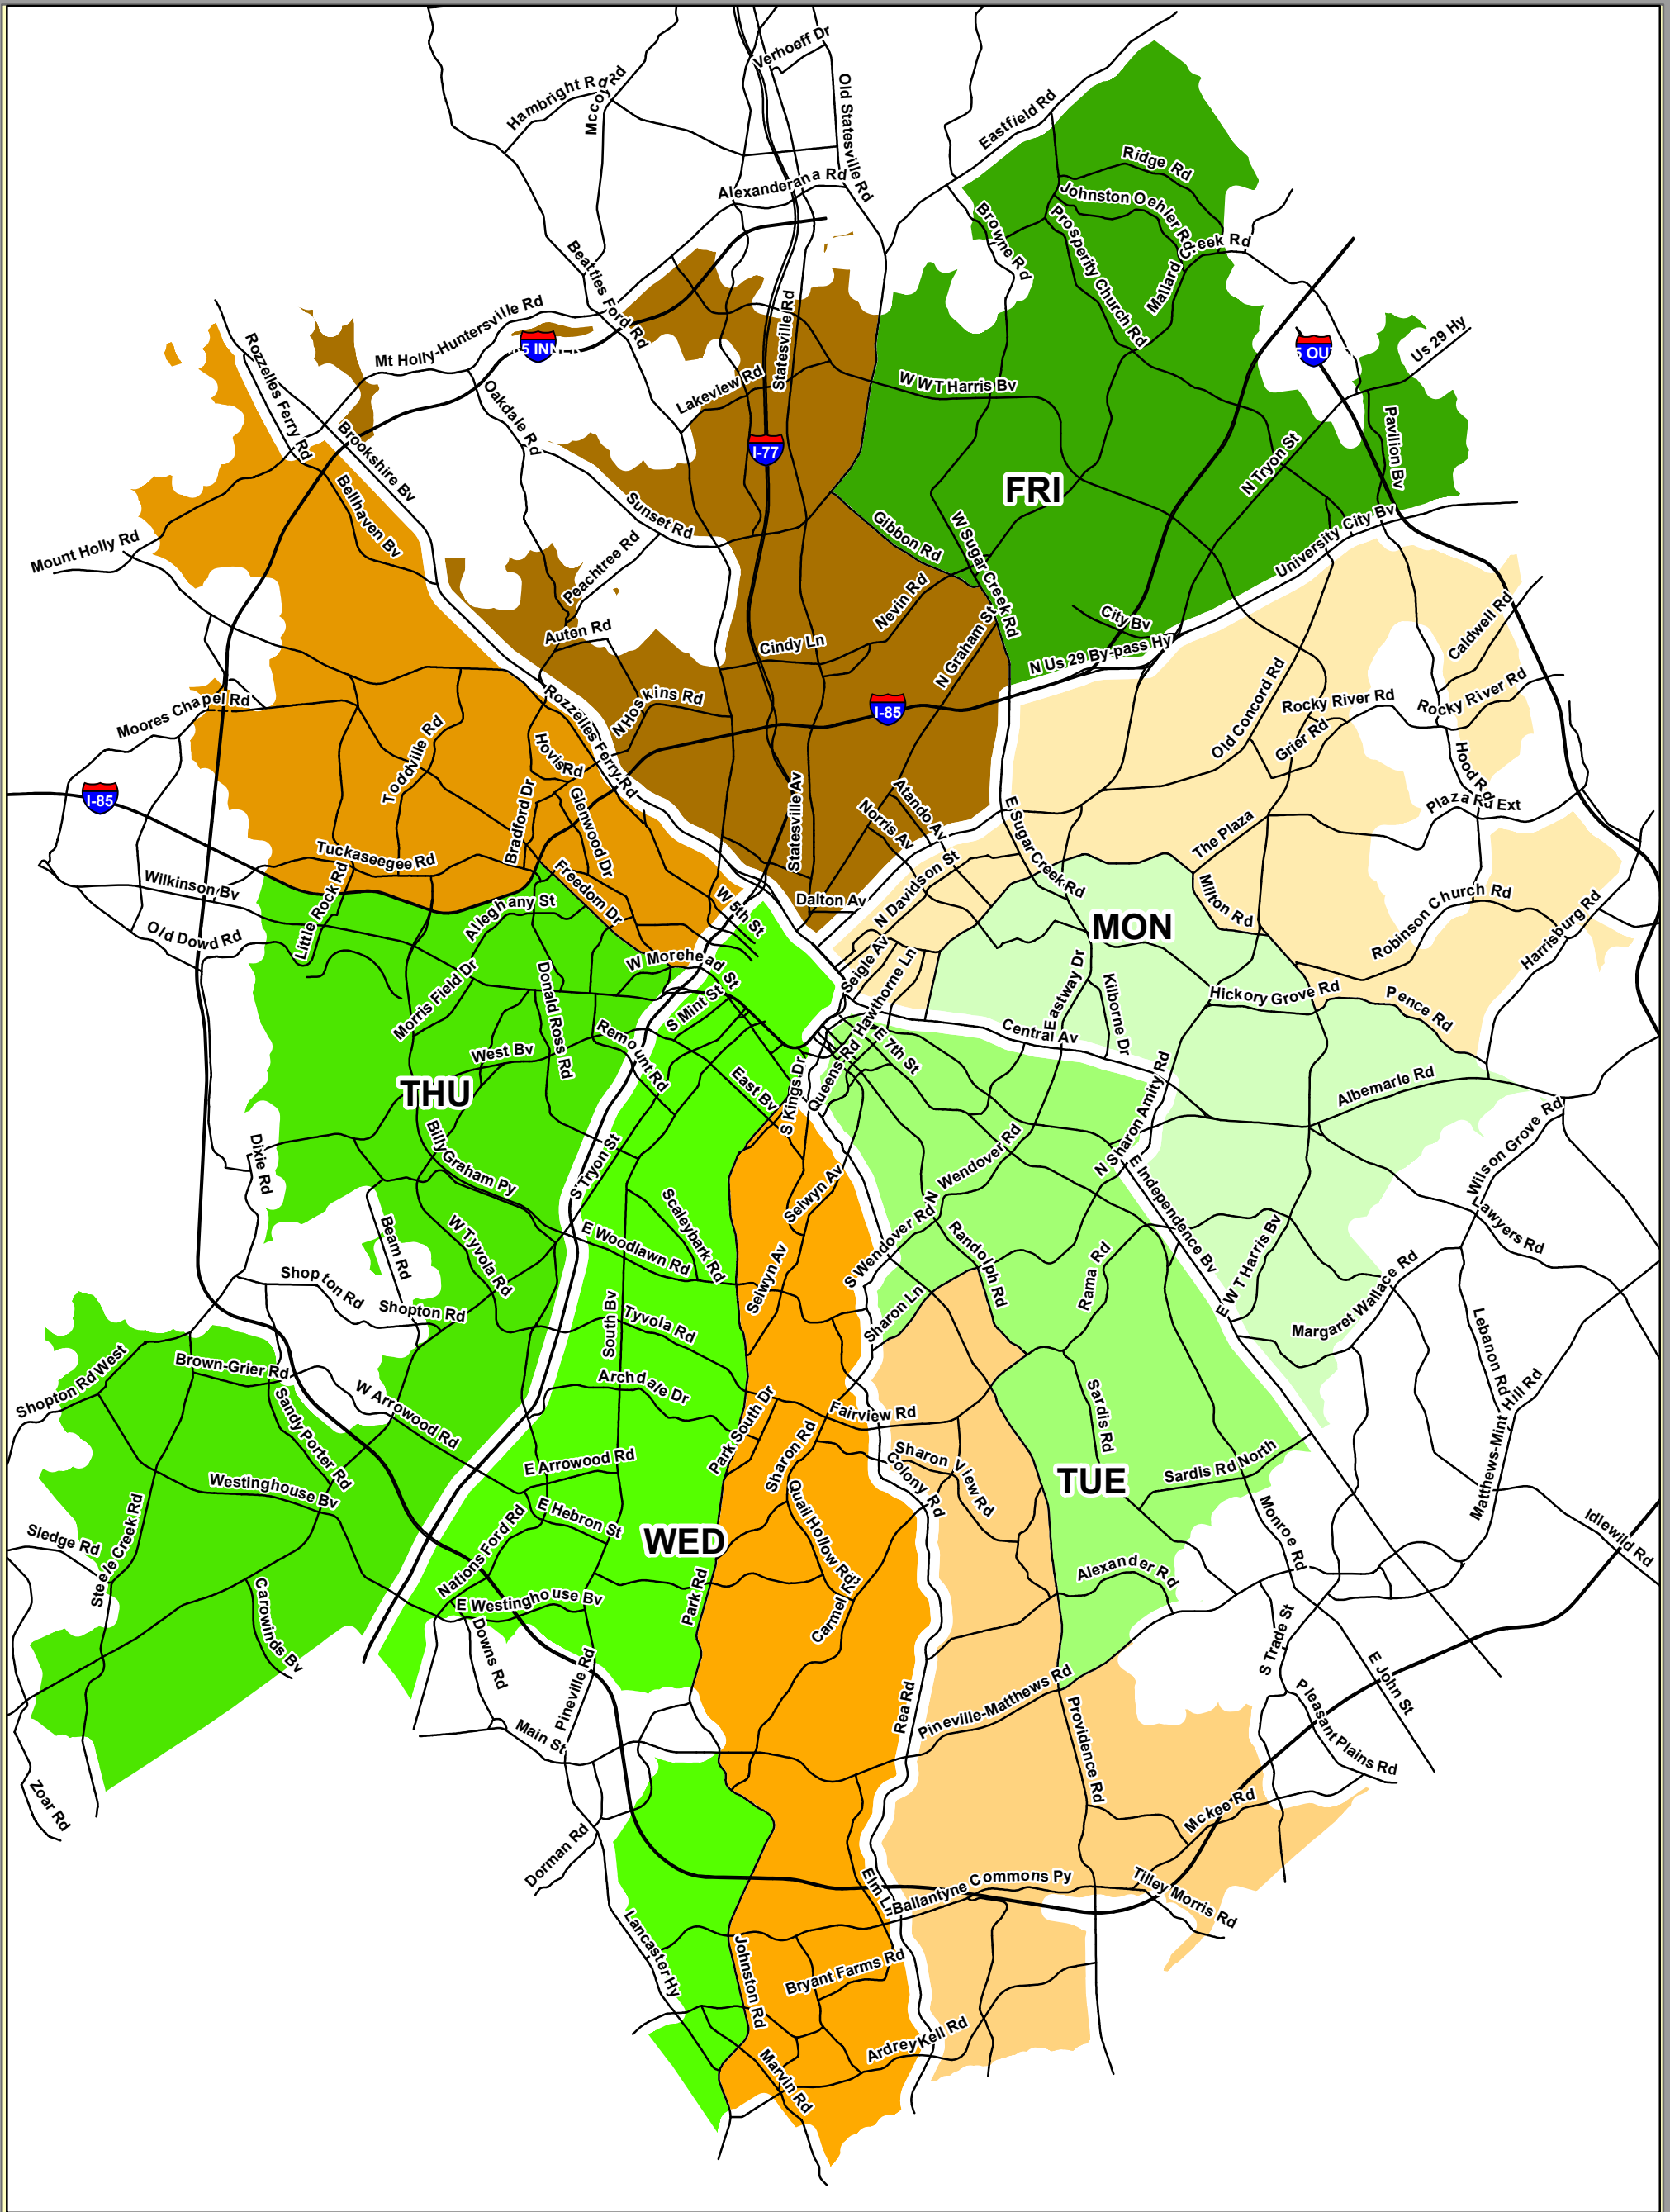

Solid Waste Services New Days and Day Partitions

RECYCLING ROUTES

Effective 7/5/2010